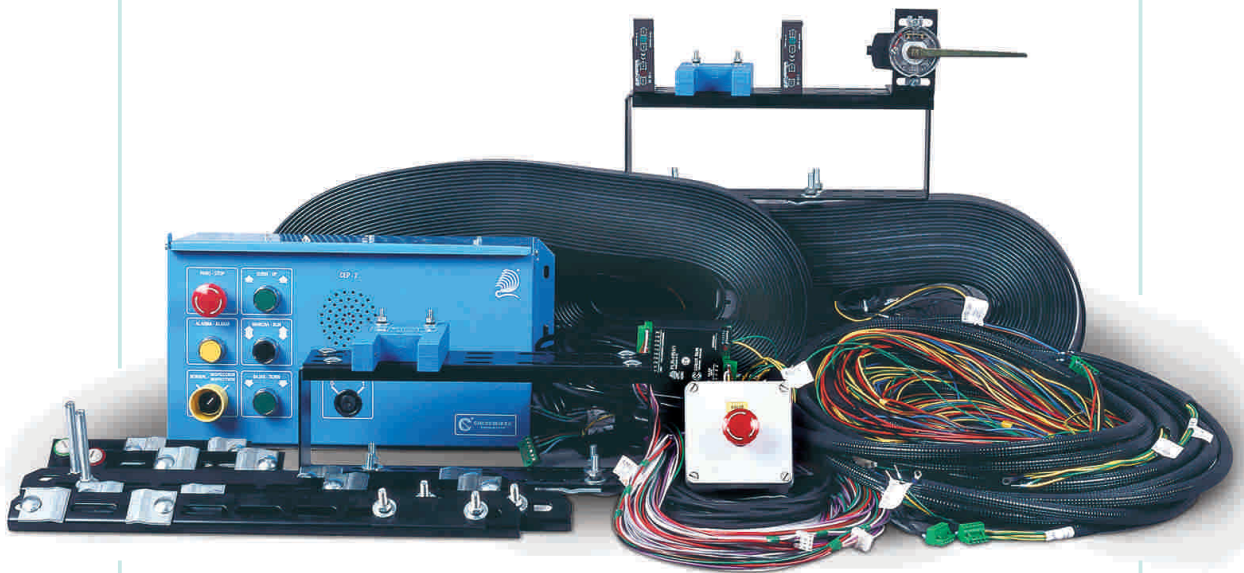

Pre-wired electrical installations for the HIDRA System

How to explain them?...

Every loom is delivered labelled, completely plugged and verified!... three details that allow you to carry out the lift electrical installation in record time.

In addition, we give you the trunking, screws, pegs, clamps, brackets, magnetic switches for positioning the car, magnets,... absolutely everything except the screwdriver, which is all you'll need to install them.